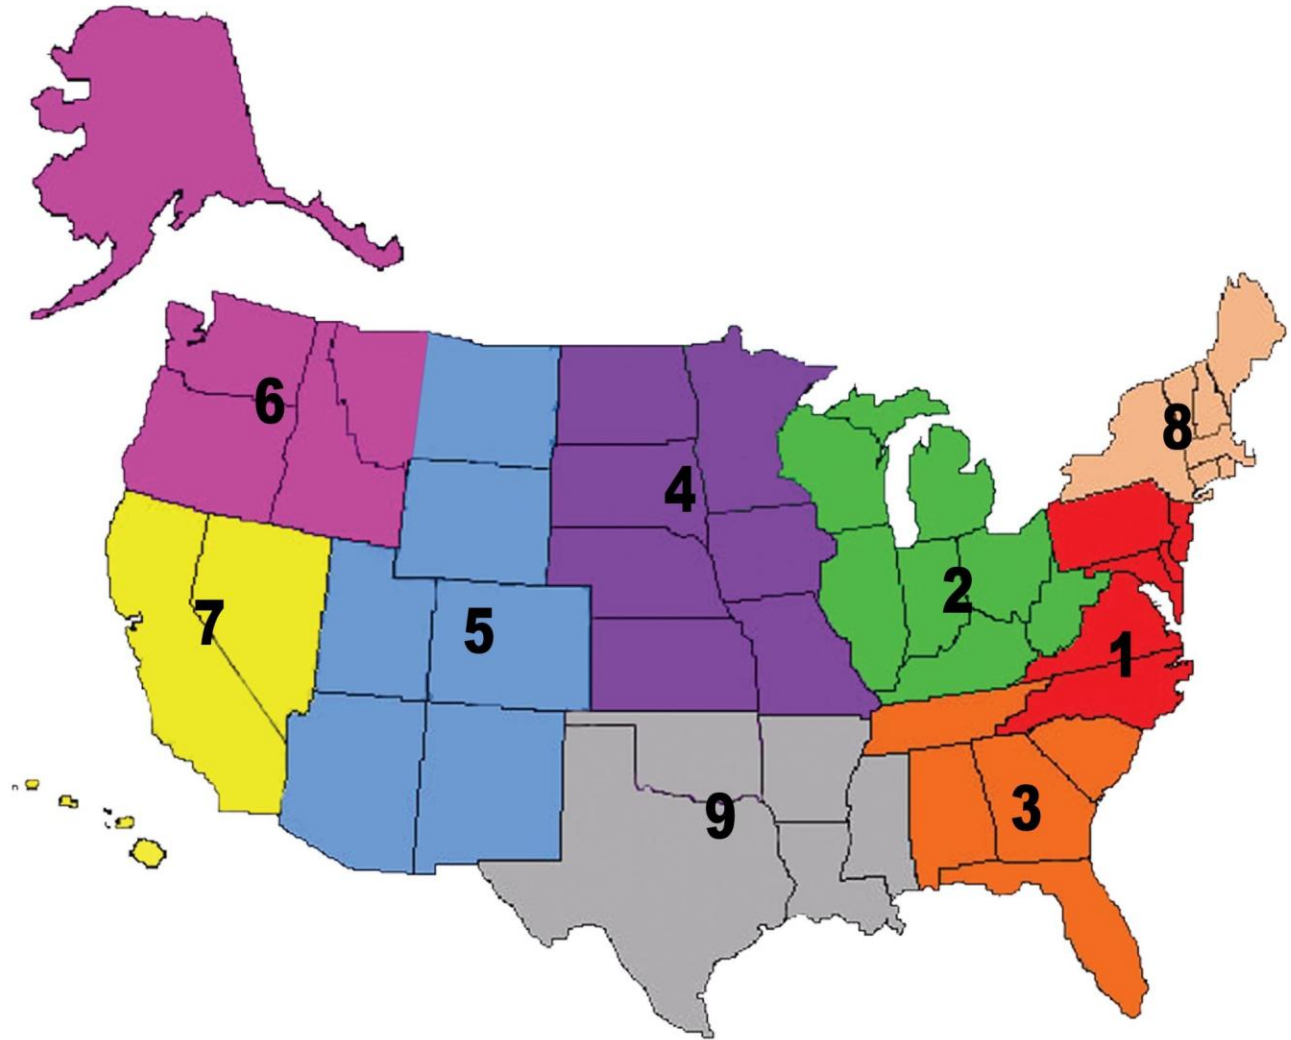

UNITED STATES *Dressage* FEDERATION
Map of USDF Regions

Region 1

Delaware, District of Columbia, Maryland, North Carolina, New Jersey, Pennsylvania, Virginia, Eastern West Virginia (Morgan, Berkeley, and Jefferson Counties)

Region 2

Illinois, Indiana, Kentucky, Michigan, Ohio, West Virginia (except Morgan, Berkeley, and Jefferson Counties), Wisconsin

Region 3

Alabama, Florida, Georgia, South Carolina, Tennessee

Region 4

Iowa, Kansas, Minnesota, Missouri, Nebraska, North Dakota, South Dakota

Region 5

Arizona, Colorado, East Montana (zip codes of 59000 to 59399 and 59500 to 59599), New Mexico, West Texas (zip codes of 79800-99999), Utah, Wyoming

Region 6

Alaska, Idaho, West Montana (zip codes of 00000 to 58999, 59400 to 59499, and 59600 to 59999), Oregon, Washington

Region 7

California, Nevada, Hawaii

Region 8

Connecticut, Maine, Massachusetts, New Hampshire, New York, Rhode Island, Vermont

Region 9

Arkansas, Louisiana, Mississippi, Oklahoma, Texas (except West Texas) (zip codes of 80000 - 99999)